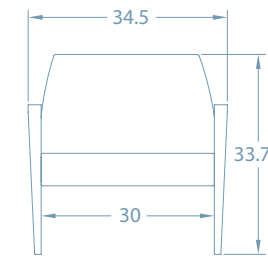

Midland Bariatric