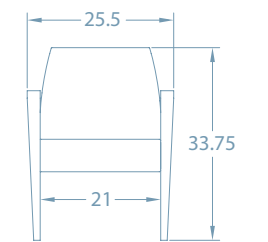

Sustainability

- Spec is fully committed to "level™", the BIFMA sustainability standard
- The 6100 Dwight frame contains a minimum of 25% recycled steel and is protected by a durable powder coat finish that is 99.9% VOC-free and fully recyclable
- Cooper Series wood frames are protected by Spec's water-based, low VOC emitting, highly durable UV cured finish
- Seats and backs use environmentally responsible foam that is 25% plant-based
- All wood is FSC certified
- Spec's innovative seat shells are made of 100% recycled plastic of which 55% is post consumer
- Fabrics and vinyls with minimal environmental impact are available
- The Cooper Series helps achieve LEED credits

Midland

COOPER
collection

Spec Furniture Inc.
Tel: 416 246 5550 Fax: 416 246 5549 Toll Free: 1 888 761 7732
spec@specfurniture.com www.specfurniture.com