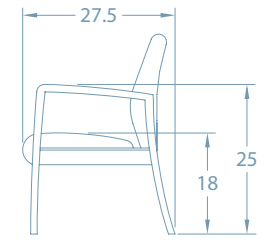

Sustainability

- Spec is fully committed to "level™", the BIFMA sustainability standard
- The 6100 Dwight frame contains a minimum of 25% recycled steel and is protected by a durable powder coat finish that is 99.9% VOC-free and fully recyclable
- Cooper Series wood frames are protected by Spec's water-based, low VOC emitting, highly durable UV cured finish
- Seats and backs use environmentally responsible foam that is 25% plant-based
- All wood is FSC certified
- Spec's innovative seat shells are made of 100% recycled plastic of which 55% is post consumer
- Fabrics and vinyls with minimal environmental impact are available
- The Cooper Series helps achieve LEED credits

Midland

COOPER
collection

Spec Furniture Inc.
Tel: 416 246 5550 Fax: 416 246 5549 Toll Free: 1 888 761 7732
spec@specfurniture.com www.specfurniture.com