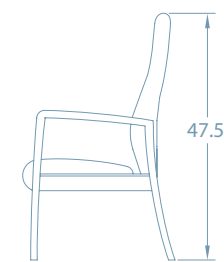

Midland Highback