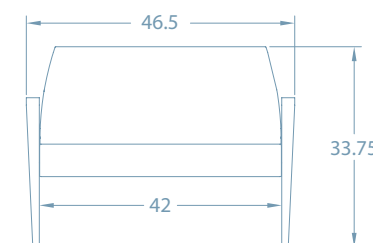

Midland Loveseat