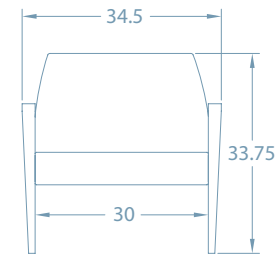

Midland Bariatric