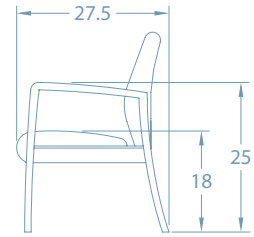

Wood components are standard in six stains.
Custom stains and stain-to-match are never an upcharge

The Earth Friendly logo is your assurance that Spec Furniture is committed to making sustainability our highest priority throughout our operations

Spec Furniture Inc.
Tel: 416 246 5550 Fax: 416 246 5549 Toll Free: 1 888 761 7732
specit@specfurniture.com www.specfurniture.com