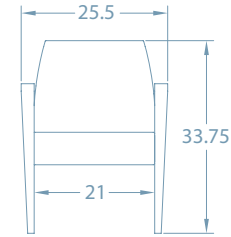

Wood components are standard in six stains.
Custom stains and stain-to-match are never an upcharge

Midland

The Earth Friendly logo is your assurance that Spec Furniture is committed to making sustainability our highest priority throughout our operations

Spec Furniture Inc.
Tel: 416 246 5550 Fax: 416 246 5549 Toll Free: 1 888 761 7732
specit@specfurniture.com www.specfurniture.com