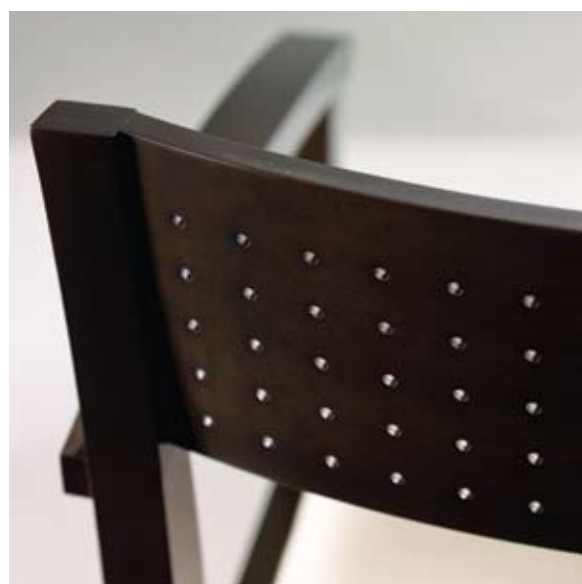

**FRONT COVER**

Woven™ with woven inside and outside back

**BACK COVER**

Ansley™ with upholstered inside and outside back

## DEFIEBRE SEATING SYSTEM | SUPERIOR CRAFTSMANSHIP

deFiebre Seating System chairs feature kiln-dried, premium-grade hard maple frames. State-of-the-art CNC machinery maintains the strictest tolerances in the carving of the frames, ensuring absolute fidelity to the original design as well as consistency from chair to chair. Mortise-and-tenon joinery and grooved corner blocks (glued and screwed in place for maximum reinforcement) ensure structural integrity. All chairs are backed by Geiger's 12-year warranty.

deFiebre Seating System chair designs focus on elegance, proportion and the use of wood to create different surface textures. Choices include upholstered, woven, solid, pinpoint and wicker. Depending on the design, back heights include full, demi and inset, which incorporates a small space between the back and the seat.