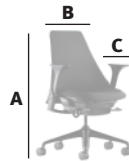

Designer: Yves Béhar

Warranty: 12-year, 3-shift

General Dimensions

WORK CHAIR
A height: 34.25-38.75 in.
B width: 24.5 in.
c depth: 24.5 in.

SIDE CHAIR
A height: 34.25 in.
B width: 24 in.
c depth: 22.5 in.