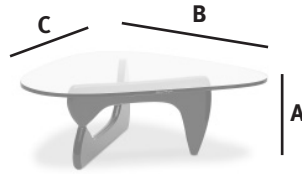

Designer: Isamu Noguchi

Warranty: 1-year

General Dimensions

A height: 15.75 in.

B width: 50 in.

C depth: 36 in.

NOGUCHI TABLES hermanmiller.com/noguchitable

- A balance of organic beauty and everyday function.
- Curved, solid wood base, freeform glass top.
- Has graced homes and offices since introduction in 1948.
- Available with walnut, cherry, black, and white ash solid wood base.