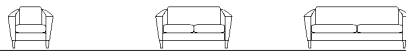

2. High-Density Options

Meridian offers ganged-lounge styles that allow for increased capacity without compromise for seated comfort. In Healthcare spaces, where comfort is often compromised for increased capacity, ganged lounge styles allow for both increased seating positions and exceptional comfort for guests and visitors.

Meridian Lounge Seating

SPECIFICATIONS

Dimensions

	ML31/27 CH	ML31/50 LS	ML31/71 SF	ML31H/27 CH	ML31H/50 LS
width	27	50	71	27	50
height	29	29	29	38	38
depth	30	30	32	30	30
interior seat width	20.75	42	63	20.75	42
seat height	18	18	18	18	18
seat depth	19	19	19	19	19
arm height	24	24	24	24	24
weight	70 lbs	110 lbs	150 lbs	75 lbs	120 lbs
yardage at 54"	5.5	7	9	6.25	7.5

	ML35/33 CH	ML35/57 LS	ML35/81 SF
width	33	57	81
height	30	30	30
depth	33	33	33
interior seat width	24	48	62
seat height	18.5	18.5	18.5
seat depth	19.5	19.5	19.5
arm height	24	24	24
weight	100 lbs	120 lbs	160 lbs
yardage at 54"	5.5	7.75	9.25