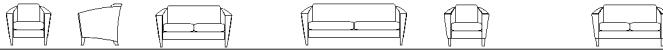

Meridian Lounge Seating

SPECIFICATIONS

Dimensions

	ML31/27 CH	ML31/50 LS	ML31/71 SF	ML31H/27 CH	ML31H/50 LS
width	27	50	71	27	50
height	29	29	29	38	38
depth	30	30	32	30	30
interior seat width	20.75	42	63	20.75	42
seat height	18	18	18	18	18
seat depth	19	19	19	19	19
arm height	24	24	24	24	24
weight	70 lbs	110 lbs	150 lbs	75 lbs	120 lbs
yardage at 54"	5.5	7	9	6.25	7.5

	ML35/33 CH	ML35/57 LS	ML35/81 SF
width	33	57	81
height	30	30	30
depth	33	33	33
interior seat width	24	48	62
seat height	18.5	18.5	18.5
seat depth	19.5	19.5	19.5
arm height	24	24	24
weight	100 lbs	120 lbs	160 lbs
yardage at 54"	5.5	7.75	9.25