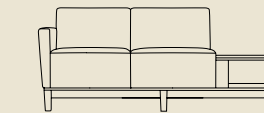

860-30RD, Trio with arm and right side facing table including literature caddy and recess
W-79 1/4", D-28 1/2", H-32", SH-18 1/4", AH-25"

860-30RT, Trio with arm and right side facing table including literature recess
W-79 1/4", D-28 1/2", H-32", SH-18 1/4", AH-25"