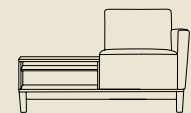

860-20LD, Duet with arm and left side facing table including literature caddy and recess
W-53 1/4", D-28 1/2", H-32", SH-18 1/4", AH-25"