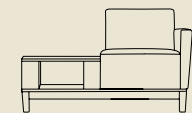

860-20LT, Duet with arm and left side facing table including literature recess
W-53 1/4", D-28 1/2", H-32", SH-18 1/4", AH-25"