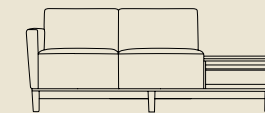

860-30RD, Trio with arm and right side facing table including literature caddy and recess
W-79 1/4", D-28 1/2", H-32", SH-18 1/4", AH-25"