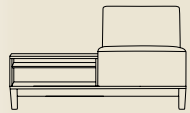

860-21LD, Duet without arms and left side facing table including literature caddy and recess
W-52 1/4", D-28 1/2", H-32", SH-18 1/4"