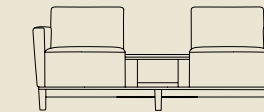

860-30CT, Trio with arms and center table including literature recess
W-80 1/4", D-28 1/2", H-32", SH-18 1/4", AH-25"