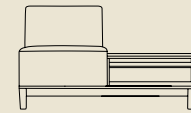

860-21RD, Duet without arms and right side facing table including literature caddy and recess
W-52 1/4", D-28 1/2", H-32", SH-18 1/4"