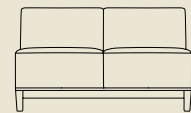

860-21, Duet without arms
W-52 1/2", D-28 1/2", H-32", SH-18 1/4"