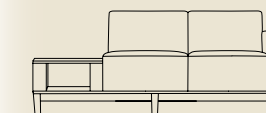

860-30LT, Trio with arm and left side facing table including literature recess
W-79 1/4", D-28 1/2", H-32", SH-18 1/4", AH-25"