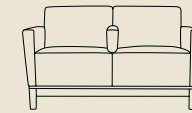

860-25, Duet with arms and intervening arm
W-54 1/2", D-28 1/2", H-32", SH-18 1/4", AH-25"