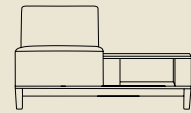

860-20RD, Duet with arm and right side facing table including literature caddy and recess  
W-53 1/4", D-28 1/2", H-32", SH-18 1/4", AH-25"

860-21, Duet without arms  
W-52 1/2", D-28 1/2", H-32", SH-18 1/4"

860-21LT, Duet without arms and left side facing table including literature recess  
W-52 1/4", D-28 1/2", H-32", SH-18 1/4"

860-21LD, Duet without arms and left side facing table including literature caddy and recess  
W-52 1/4", D-28 1/2", H-32", SH-18 1/4"