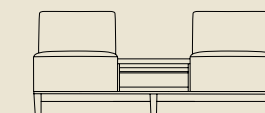

860-31CD, Trio without arms and center table including literature caddy and recess
W-79", D-28 1/2", H-32", SH-18 1/4"