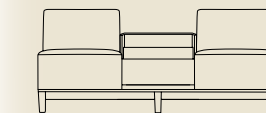

860-31CV, Trio without arms and center literature caddy
W-79", D-28 1/2", H-32", SH-18 1/4"