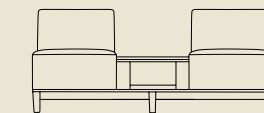

860-31CT, Trio without arms and center table including literature recess
W-79", D-28 1/2", H-32", SH-18 1/4"