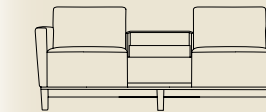

860-30CV, Trio with arms and center literature caddy
W-80 1/4", D-28 1/2", H-32", SH-18 1/4", AH-25"