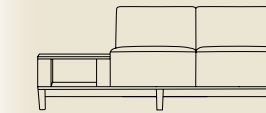

860-31LT, Trio without arms and left side facing table including literature recess
W-78 1/4", D-28 1/2", H-32", SH-18 1/4"