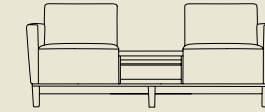

860-30CD, Trio with arms and center table including literature caddy and recess
W-80 1/4", D-28 1/2", H-32", SH-18 1/4", AH-25"