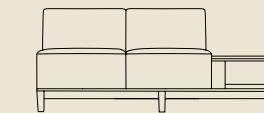

860-31RD, Trio without arms and right side facing table including literature caddy and recess
W-78 1/4", D-28 1/2", H-32", SH-18 1/4"

860-31RT, Trio without arms and right side facing table including literature recess
W-78 1/4", D-28 1/2", H-32", SH-18 1/4"