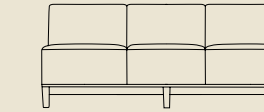

860-31, Trio without arms
W-79", D-28 1/2", H-32", SH-18 1/4"