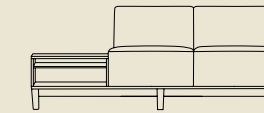

860-31LD, Trio without arms and left side facing table including literature caddy and recess
W-78 1/4", D-28 1/2", H-32", SH-18 1/4"