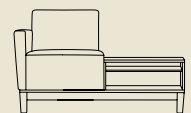

860-20RD, Duet with arm and right side facing table including literature caddy and recess
W-53 1/4", D-28 1/2", H-32", SH-18 1/4", AH-25"