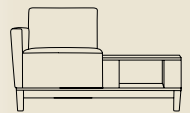

860-20RT, Duet with arm and right side facing table including literature caddy and recess
W-53 1/4", D-28 1/2", H-32", SH-18 1/4", AH-25"