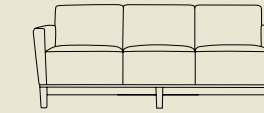

860-30, Trio with arms
W-80 1/4", D-28 1/2", H-32", SH-18 1/4", AH-25"