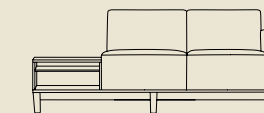

860-30LD, Trio with arm and left side facing table including literature caddy and recess
W-79 1/4", D-28 1/2", H-32", SH-18 1/4", AH-25"