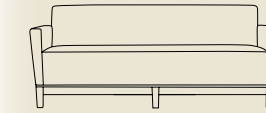

860-3, Trio with arms and continuous cushion
W-80 1/4", D-28 1/2", H-32", SH-18 1/4", AH-25"