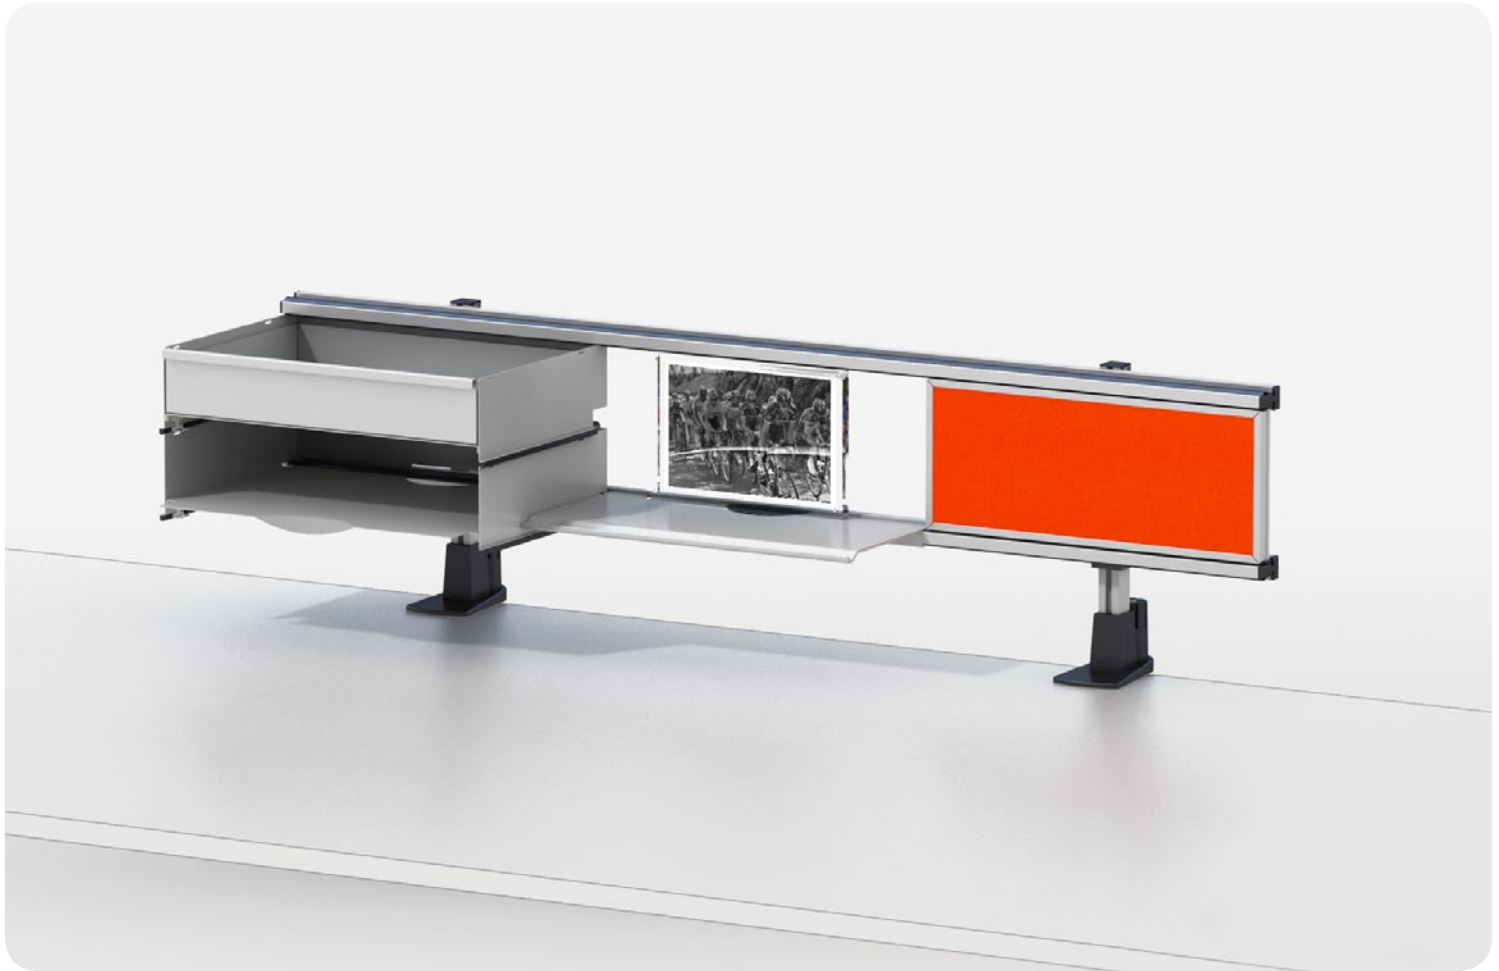

S3SM Program
Your office. Our savvy.

SUGGESTED PRICE

Rail system starts at **\$202 USD per system.**
Please contact your authorized Herman Miller dealer for details.

STOATM MODULAR RAIL SYSTEM Sometimes the best way to be on top of things is not to stack stuff on top of things. The Stoa rail keeps the clutter off your work surface. It can clamp to any worktop, making a table, for example, work like a desk.