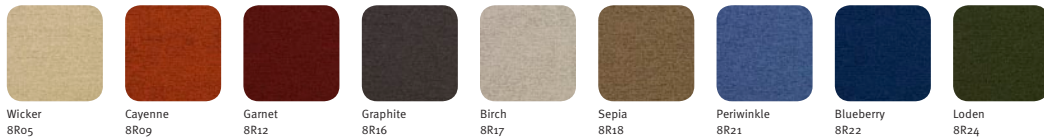

Coil
Fabric