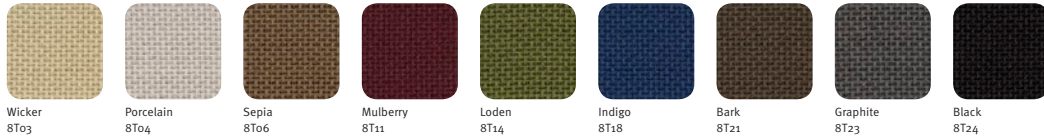

Claret  
8S06

Hemlock  
8S11

Java  
8S12

Ink  
8S16

Black  
8S17

**Rhythm  
Fabric**

Black  
3014

**Stitches  
Fabric**

**Seat/Back  
Finish**

Baltic blue  
BJ

Black  
BK

Evergreen  
EM

French Blue  
FQ

Citron  
ZJ

**FLEXNET<sup>™</sup>  
Fabric**

Black  
6V01

### MATERIALS CONTINUED

Setu<sup>®</sup>  
Chair  
Continued

Lyris  
Fabric

Aside<sup>®</sup>  
Chair

Base/  
Frame  
Finish

Crossing  
Fabric

Slideshow  
Fabric

Crepe  
Fabric

Moiré  
Fabric

Twist  
Fabric

Coil  
Fabric

Samples are representative of the material to be supplied and may not indicate an exact match; some variation may occur.