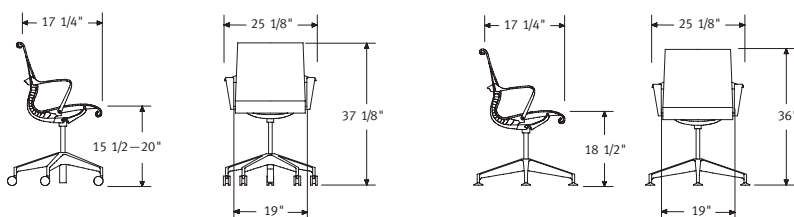

**S3<sup>SM</sup> Program**  
Your office. Our savvy.

Lounge Chair and Ottoman

**SUGGESTED PRICE**  
starts at **\$431 USD per chair**. Please contact your authorized Herman Miller dealer for details.

**SETU™ CHAIRS** The name means bridge in Hindi. Sit in Setu, and you get connected. To a reasonable price on one side and great comfort on the other. To new materials and smart ways of using them. To a chair that looks simple while it does more, making it great for you, everywhere you sit.