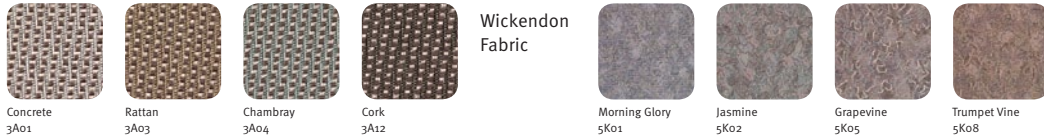

### MATERIALS CONTINUED

Setu<sup>®</sup>  
Chair  
Continued

Lyris  
Fabric

Aside<sup>®</sup>  
Chair

Base/  
Frame  
Finish

Crossing  
Fabric

Slideshow  
Fabric

Crepe  
Fabric

Moiré  
Fabric

Twist  
Fabric

Coil  
Fabric

Samples are representative of the material to be supplied and may not indicate an exact match; some variation may occur.