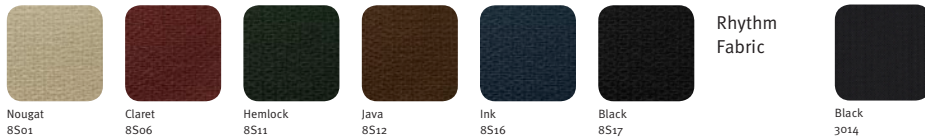

Samples are representative of the material to be supplied and may not indicate an exact match; some variation may occur.