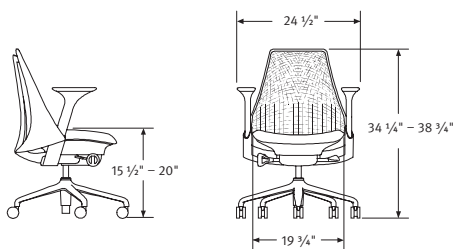

**S3<sup>SM</sup> Program**  
Your office. Our savvy.

**SUGGESTED PRICE**  
starts at **\$337 USD per chair**. Please contact your authorized Herman Miller dealer for details.

**SAYL<sup>®</sup> CHAIRS** People at their best live unframed, going beyond expectations to surprise and delight us. So we suggest they sit in a SAYL chair. Its frameless back allows great freedom of movement and gives beautiful support. Delightful to sit in; surprisingly easy to own.