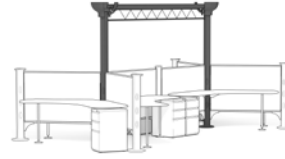

S3SM Program
Your office. Our savvy.

Power poles

60" high pole and boundary screens

Boomerang work surface

SUGGESTED PRICE

Delta configuration starts at **\$882 USD per workstation**. Please contact your authorized Herman Miller dealer for details.

39 square feet per workstation

S3SM Program
Your office. Our savvy.

Power poles

Boomerang work surface

SUGGESTED PRICE

Dogbone configuration starts at **\$848 USD per workstation**. Please contact your authorized Herman Miller dealer for details.