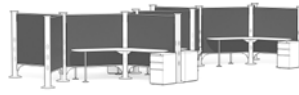

SUGGESTED PRICE

Shell configuration starts at **$1,140 USD per workstation**. Please contact your authorized Herman Miller dealer for details.

RESOLVE® SYSTEM This was designed by people who took their cues from nature. Trees branch out at 120 degrees. So do Resolve work areas. That makes them open and inviting, which is great for helping people work and collaborate.

45 square feet per workstation