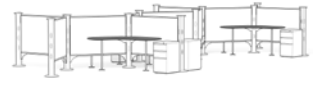

RESOLVE[®] SYSTEM This was designed by people who took their cues from nature. Trees branch out at 120 degrees. So do Resolve work areas. That makes them open and inviting, which is great for helping people work and collaborate.

45 square feet per workstation

Power poles

60" high pole and boundary screens

Boomerang work surface

SUGGESTED PRICE

Shell configuration starts at **\$1,140 USD per workstation**. Please contact your authorized Herman Miller dealer for details.