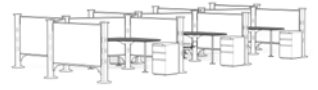

58 square feet per workstation

S3SM Program
Your office. Our savvy.

60" high pole and boundary screens

Boomerang work surface

SUGGESTED PRICE

Half-honey configuration starts at **\$1,325 USD per workstation**. Please contact your authorized Herman Miller dealer for details.