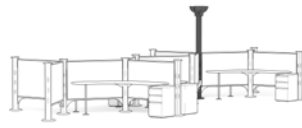

SUGGESTED PRICE

Shell configuration starts at **$1,140 USD per workstation**. Please contact your authorized Herman Miller dealer for details.

RESOLVE® SYSTEM This was designed by people who took their cues from nature. Trees branch out at 120 degrees. So do Resolve work areas. That makes them open and inviting, which is great for helping people work and collaborate.

45 square feet per workstation