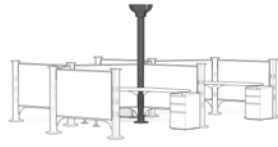

S3^{SM} Program
Your office. Our savvy.