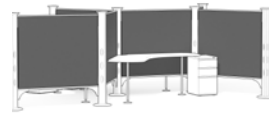

RESOLVE[®] SYSTEM This was designed by people who took their cues from nature. Trees branch out at 120 degrees. So do Resolve work areas. That makes them open and inviting, which is great for helping people work and collaborate.

58 square feet per workstation

S3SM Program
Your office. Our savvy.

Power poles

60" high pole and boundary screens

Boomerang work surface

SUGGESTED PRICE

Shell configuration starts at **\$1,160 USD per workstation**. Please contact your authorized Herman Miller dealer for details.