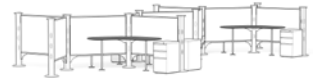

45 square feet per workstation

Power poles

60" high pole and boundary screens

Boomerang work surface

SUGGESTED PRICE

Shell configuration starts at **\$1,140 USD per workstation**. Please contact your authorized Herman Miller dealer for details.