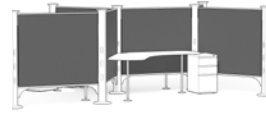

RESOLVE[®] SYSTEM This was designed by people who took their cues from nature. Trees branch out at 120 degrees. So do Resolve work areas. That makes them open and inviting, which is great for helping people work and collaborate.

58 square feet per workstation

S3SM Program
Your office. Our savvy.

Power poles

60" high pole and boundary screens

Boomerang work surface

SUGGESTED PRICE

Shell configuration starts at **\$1,160 USD per workstation**. Please contact your authorized Herman Miller dealer for details.