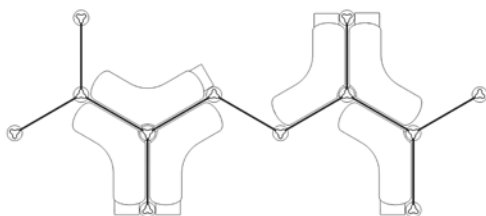

45 square feet per workstation