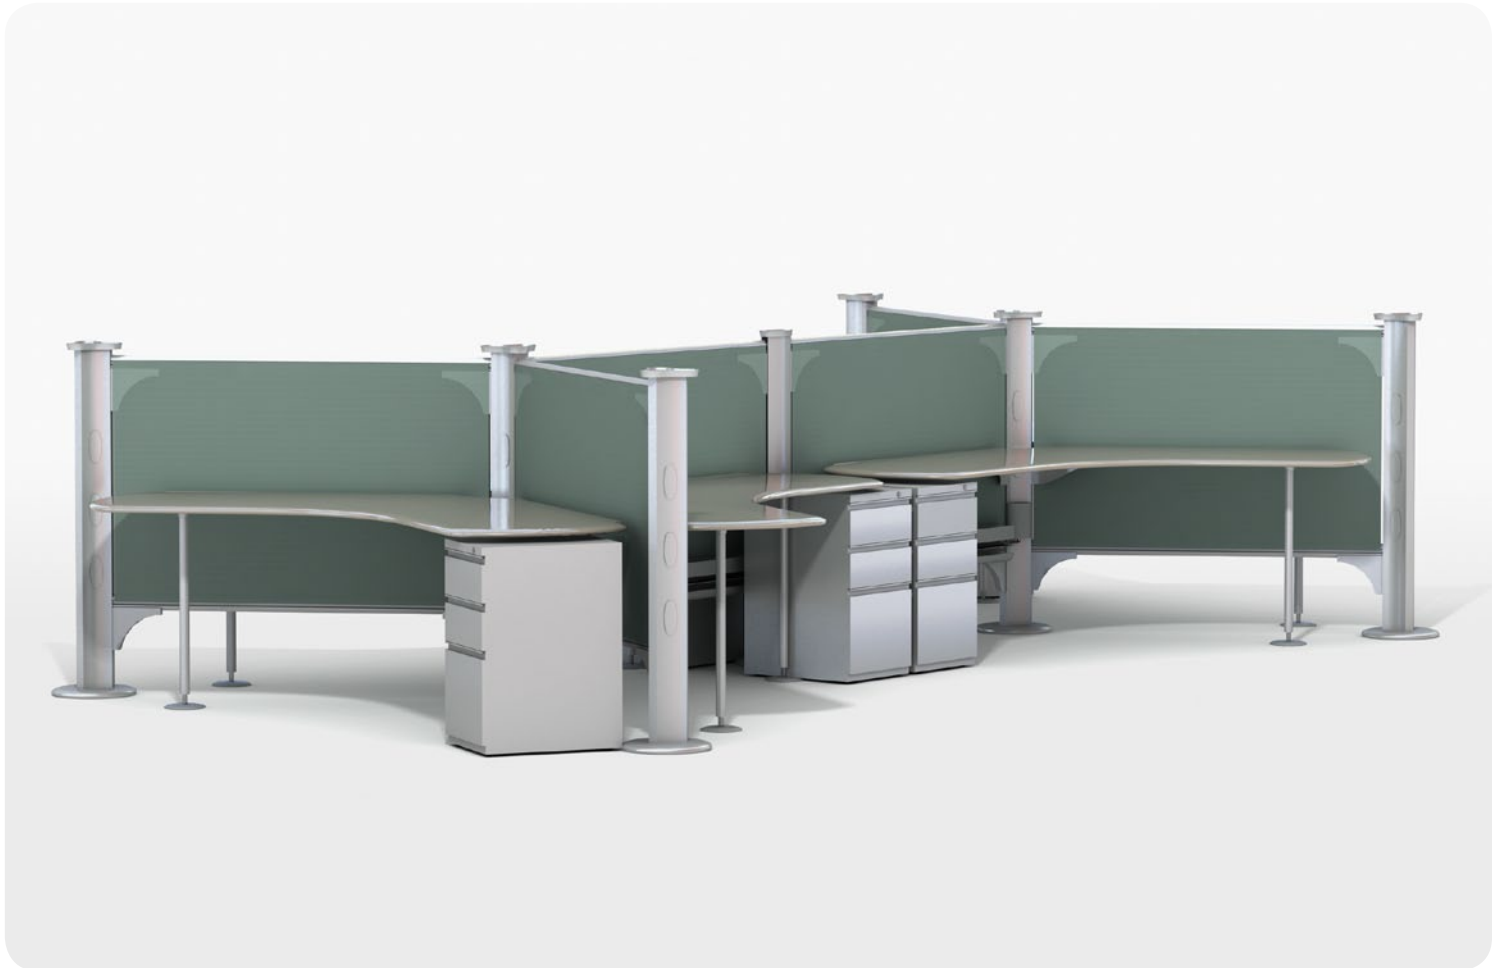

RESOLVE[®] SYSTEM This was designed by people who took their cues from nature. Trees branch out at 120 degrees. So do Resolve work areas. That makes them open and inviting, which is great for helping people work and collaborate.

39 square feet per workstation

S3SM Program
Your office. Our savvy.

Power poles

Boomerang work surface

SUGGESTED PRICE

Dogbone configuration starts at **\$848 USD per workstation**. Please contact your authorized Herman Miller dealer for details.