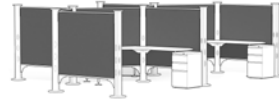

39 square feet per workstation

S3SM Program
Your office. Our savvy.

Power poles

Boomerang work surface

SUGGESTED PRICE

Dogbone configuration starts at **\$848 USD per workstation**. Please contact your authorized Herman Miller dealer for details.

39 square feet per workstation

S3SM Program
Your office. Our savvy.

Power poles

60" high pole and boundary screens

Boomerang work surface

SUGGESTED PRICE

Half-honey configuration starts at **\$1,438 USD per workstation**. Please contact your authorized Herman Miller dealer for details.