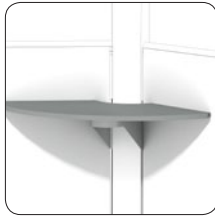

39 square feet per workstation

RESOLVE[®] SYSTEM

OPTIONS

Tool Rail

Input Table

Pole Shelf

60-inch high Cabinet

Canopy