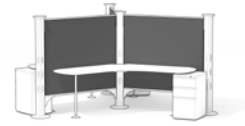

S3SM Program
Your office. Our savvy.

Power poles

60" high pole and boundary screens

Boomerang work surface

SUGGESTED PRICE

Delta configuration starts at **\$882 USD per workstation**. Please contact your authorized Herman Miller dealer for details.