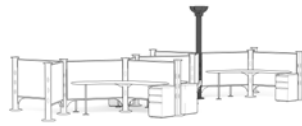

SUGGESTED PRICE

Shell configuration starts at **$1,140 USD per workstation**. Please contact your authorized Herman Miller dealer for details.

RESOLVE® SYSTEM This was designed by people who took their cues from nature. Trees branch out at 120 degrees. So do Resolve work areas. That makes them open and inviting, which is great for helping people work and collaborate.

45 square feet per workstation