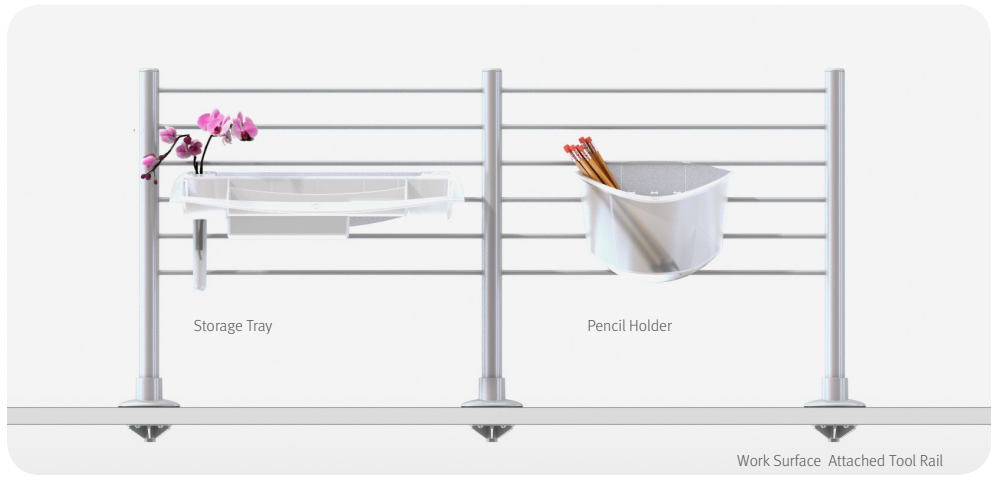

Paper Tray

Vertical Tray

Diagonal Tray

Mini Shelf

Organizer Tray

Marker/Eraser Holder

Pencil Drawer

Storage Tray

Pencil Holder

Work Surface Attached Tool Rail

SUGGESTED PRICE

Diagonal Tray starts at **\$24 USD per tray.**
 Paper Tray starts at **\$14 USD per tray.**
 Vertical Tray starts at **\$16 USD per tray.**
 Organizer Tray starts at **\$14 USD per tray.**
 Mini-Shelf starts at **\$25 USD per shelf.**
 Marker/Eraser Holder starts at **\$56 USD per holder.**
 Pencil Drawer starts at **\$21 USD per drawer.**
 Tool Rail starts at **\$140 USD per rail.**
 Storage Tray starts at **\$19 USD per holder.**
 Pencil Holder starts at **\$11 USD per holder.**
 Please contact your authorized Herman Miller dealer for details.