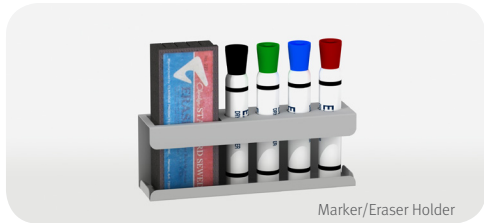

Paper Tray

Vertical Tray

Diagonal Tray

Mini Shelf

Organizer Tray

Marker/Eraser Holder

Pencil Drawer

Storage Tray

Pencil Holder

Work Surface Attached Tool Rail

SUGGESTED PRICE

Diagonal Tray starts at **\$24 USD per tray.**
 Paper Tray starts at **\$14 USD per tray.**
 Vertical Tray starts at **\$16 USD per tray.**
 Organizer Tray starts at **\$14 USD per tray.**
 Mini-Shelf starts at **\$25 USD per shelf.**
 Marker/Eraser Holder starts at **\$56 USD per holder.**
 Pencil Drawer starts at **\$21 USD per drawer.**
 Tool Rail starts at **\$140 USD per rail.**
 Storage Tray starts at **\$19 USD per holder.**
 Pencil Holder starts at **\$11 USD per holder.**
 Please contact your authorized Herman Miller dealer for details.