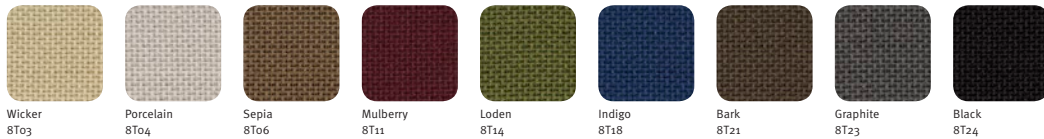

French Blue
FQ

Citron
ZJ

**FLEXNET[™]
Fabric**

Black
6V01

Graphite
G1

Sweet Corn
SJ

Salsa Red
SX

Blue Fog
ZN

Java
5B

Chino
JH

Samples are representative of the material to be supplied and may not indicate an exact match; some variation may occur.

SEATING

MATERIALS CONTINUED

Setu[®]
Chair
Continued

Lyris
Fabric

Aside[®]
Chair

Base/
Frame
Finish

Crossing
Fabric

Slideshow
Fabric

Crepe
Fabric

Moiré
Fabric

Twist
Fabric

Coil
Fabric

Samples are representative of the material to be supplied and may not indicate an exact match; some variation may occur.

SEATING

MATERIALS CONTINUED

Aside[®]
Chair
Continued

Stitches
Fabric

Rye
8U02

Khaki
8U03

Brick
8U07

Evening Blue
8U11