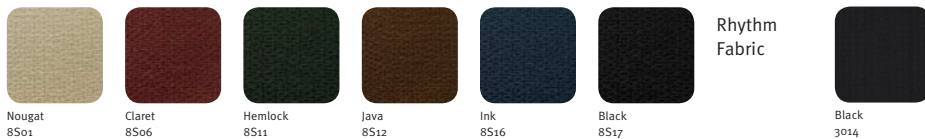

French Blue
FQ

Citron
ZJ

**FLEXNET[™]
Fabric**

Black
6V01

Graphite
G1

Sweet Corn
SJ

Salsa Red
SX

Blue Fog
ZN

Base/
Frame
Finish

Crossing
Fabric

Slideshow
Fabric

Crepe
Fabric

Moiré
Fabric

Twist
Fabric

Coil
Fabric

Samples are representative of the material to be supplied and may not indicate an exact match; some variation may occur.

SEATING

MATERIALS CONTINUED

Aside[®]
Chair
Continued

Stitches
Fabric

Rye
8U02

Khaki
8U03

Brick
8U07

Evening Blue
8U11

Charcoal
8U12

Olive
8U14

Cocoa
8U16

Seed
8U17

Plateau

Thunder
6J10

Blueberry
6J11

Rosemary
6J12