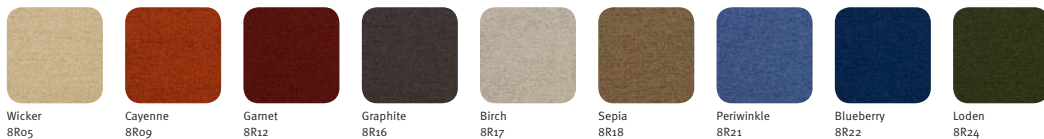

Black
8S17

**Rhythm
Fabric**

Black
3014

**Stitches
Fabric**

Rye
8U02

Khaki
8U03

Brick
8U07

Evening Blue
8U11

French Blue
FQ

Citron
ZJ

**FLEXNET[™]
Fabric**

Black
6V01

Graphite
G1

Sweet Corn
SJ

Salsa Red
SX

Blue Fog
ZN

Base/
Frame
Finish

Crossing
Fabric

Slideshow
Fabric

Crepe
Fabric

Moiré
Fabric

Twist
Fabric

Coil
Fabric

Samples are representative of the material to be supplied and may not indicate an exact match; some variation may occur.

SEATING

MATERIALS CONTINUED

Aside[®]
Chair
Continued

Stitches
Fabric

Rye
8U02

Khaki
8U03

Brick
8U07

Evening Blue
8U11