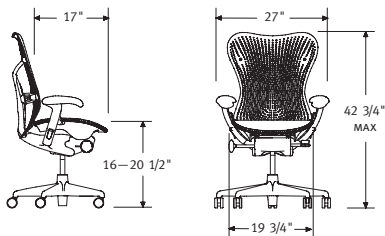

S3SM Program
Your office. Our savvy.

SUGGESTED PRICE
starts at **\$434 USD per chair**. Please contact your authorized Herman Miller dealer for details.

MIRRA[®] CHAIRS This chair is a happy union of seemingly incompatible concepts: More support and less material. High performance and attractive price. Fewer adjustments and better fit. Central to its comfort is the one-piece, frameless backrest pierced with geometric shapes to create flex zones to support you naturally.