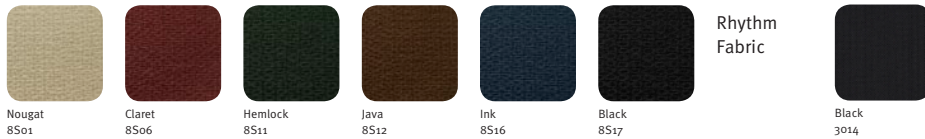

Samples are representative of the material to be supplied and may not indicate an exact match; some variation may occur.