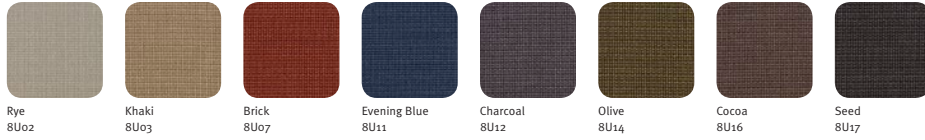

SEATING

MATERIALS CONTINUED

Aside®
Chair
Continued

Stitches
Fabric

Plateau