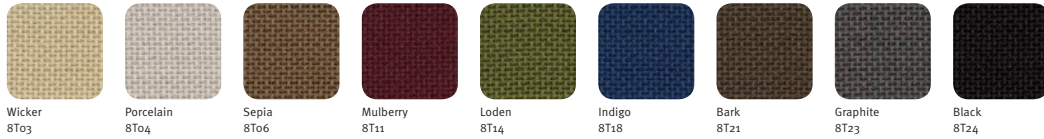

Claret  
8S06

Hemlock  
8S11

Java  
8S12

Ink  
8S16

Black  
8S17

**Rhythm  
Fabric**

Black  
3014

**Stitches  
Fabric**

**Seat/Back  
Finish**

Baltic blue  
BJ

Black  
BK

Evergreen  
EM

French Blue  
FQ

Citron  
ZJ

**FLEXNET<sup>™</sup>  
Fabric**

Black  
6V01

### MATERIALS CONTINUED

Setu<sup>®</sup>  
Chair  
Continued

Lyris  
Fabric

Aside<sup>®</sup>  
Chair

Base/  
Frame  
Finish

Crossing  
Fabric

Slideshow  
Fabric

Crepe  
Fabric

Moiré  
Fabric

Twist  
Fabric

Coil  
Fabric

Samples are representative of the material to be supplied and may not indicate an exact match; some variation may occur.