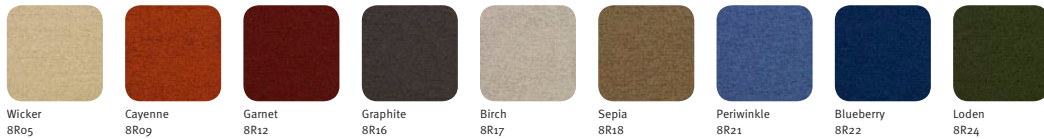

Coil
Fabric