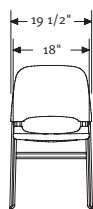

**S3<sup>SM</sup> Program**  
Your office. Our savvy.

**SUGGESTED PRICE**  
starts at **\$92 USD per chair**. Please contact your authorized Herman Miller dealer for details.

**LIMERICK® CHAIRS** These chairs are poetry in motion. Which is good, because some chairs always seem to be on the move—to a meeting room, from a break area, into an office. Limerick move easily. They stack 36 high on a specially designed cart or 10 high on the floor.