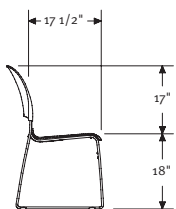

**S3<sup>SM</sup> Program**  
Your office. Our savvy.

**SUGGESTED PRICE**  
starts at **\$92 USD per chair**. Please contact your authorized Herman Miller dealer for details.

**LIMERICK® CHAIRS** These chairs are poetry in motion. Which is good, because some chairs always seem to be on the move—to a meeting room, from a break area, into an office. Limerick move easily. They stack 36 high on a specially designed cart or 10 high on the floor.

## SEATING