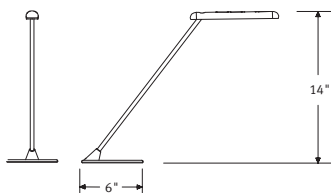

S3SM Program
Your office. Our savvy.

SUGGESTED PRICE
starts at **\$154 USD per light**. Please contact your authorized Herman Miller dealer for details.

FLUTE™ LIGHT You can play with this light. Even though it's LED and puts out a ton of light, it stays cool to the touch, so you can move it and not get burned. And move it you will: its head swivels 230 degrees from left to right. So go ahead, play with Flute and put your work is in its best light.