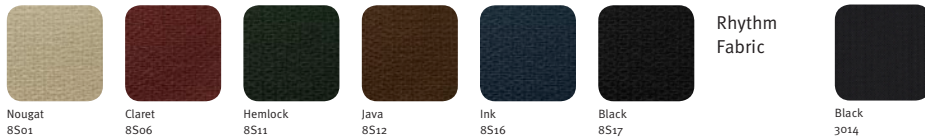

French Blue
FQ

Citron
ZJ

**FLEXNET[™]
Fabric**

Black
6V01

Graphite
G1

Sweet Corn
SJ

Salsa Red
SX

Blue Fog
ZN

Java
5B

Chino
JH

Samples are representative of the material to be supplied and may not indicate an exact match; some variation may occur.

SEATING

MATERIALS CONTINUED

Setu[®]
Chair
Continued

Lyris
Fabric

Aside[®]
Chair

Base/
Frame
Finish

Crossing
Fabric

Slideshow
Fabric

Crepe
Fabric

Moiré
Fabric

Twist
Fabric

Coil
Fabric

Samples are representative of the material to be supplied and may not indicate an exact match; some variation may occur.

SEATING

MATERIALS CONTINUED

Aside[®]
Chair
Continued

Stitches
Fabric

Rye
8U02

Khaki
8U03

Brick
8U07

Evening Blue
8U11