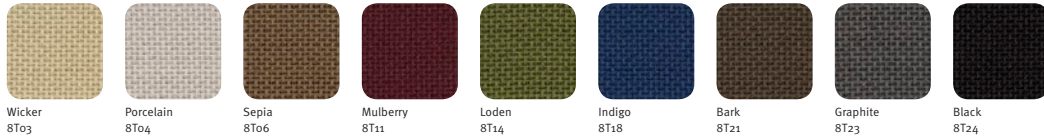

French Blue
FQ

Citron
ZJ

**FLEXNET[™]
Fabric**

Black
6V01

Graphite
G1

Sweet Corn
SJ

Salsa Red
SX

Blue Fog
ZN

Java
5B

Chino
JH

Samples are representative of the material to be supplied and may not indicate an exact match; some variation may occur.

SEATING

MATERIALS CONTINUED

Setu[®]
Chair
Continued

Lyris
Fabric

Aside[®]
Chair

Base/
Frame
Finish

Crossing
Fabric

Slideshow
Fabric

Crepe
Fabric

Moiré
Fabric

Twist
Fabric

Coil
Fabric

Samples are representative of the material to be supplied and may not indicate an exact match; some variation may occur.

SEATING

MATERIALS CONTINUED

Aside[®]
Chair
Continued

Stitches
Fabric

Rye
8U02

Khaki
8U03

Brick
8U07

Evening Blue
8U11