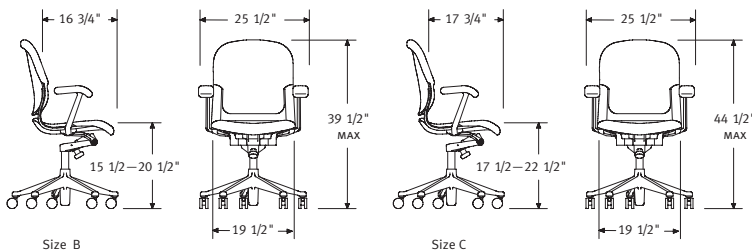

S3SM Program
Your office. Our savvy.

SUGGESTED PRICE
starts at **\$441 USD per chair**. Please contact your authorized Herman Miller dealer for details.

EQUA 2[®] CHAIRS This is truly an egalitarian foam-and-fabric chair designed to provide equal ergonomics for everyone. It provides quick response to your movements. Seat and back flex separately, and a tilt mechanism maintains your natural body motion. Adjustments that fine-tune the fit are simple and easy to use.