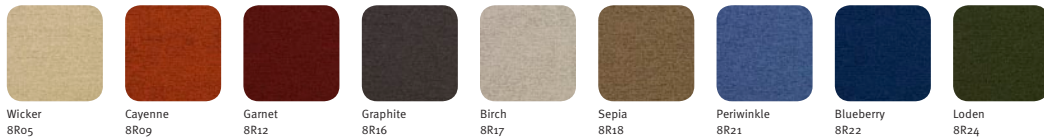

Black
8S17

**Rhythm
Fabric**

Black
3014

**Stitches
Fabric**

Rye
8U02

Khaki
8U03

Brick
8U07

Evening Blue
8U11

French Blue
FQ

Citron
ZJ

**FLEXNET[™]
Fabric**

Black
6V01

Graphite
G1

Sweet Corn
SJ

Salsa Red
SX

Blue Fog
ZN

Base/
Frame
Finish

Crossing
Fabric

Slideshow
Fabric

Crepe
Fabric

Moiré
Fabric

Twist
Fabric

Coil
Fabric

Samples are representative of the material to be supplied and may not indicate an exact match; some variation may occur.

SEATING

MATERIALS CONTINUED

Aside[®]
Chair
Continued

Stitches
Fabric

Rye
8U02

Khaki
8U03

Brick
8U07

Evening Blue
8U11