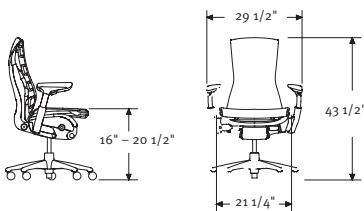

S3SM Program
Your office. Our savvy.

SUGGESTED PRICE
starts at **\$770 USD per chair**. Please contact your authorized Herman Miller dealer for details.

EMBODY[®] CHAIRS What's the big idea? In an idea economy, you'd better be generating a lot of them. Embody can help. It's an agile chair that keeps your body and brain limber all day. Designed specifically for people who work for hours at computers, it's the first work chair that benefits both mind and body.