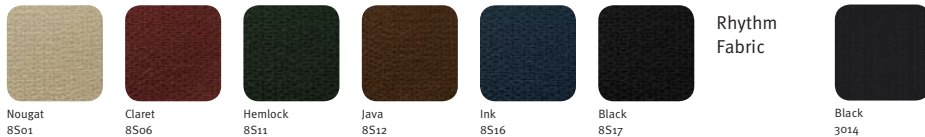

French Blue
FQ

Citron
ZJ

**FLEXNET[™]
Fabric**

Black
6V01

Graphite
G1

Sweet Corn
SJ

Salsa Red
SX

Blue Fog
ZN

Java
5B

Chino
JH

Samples are representative of the material to be supplied and may not indicate an exact match; some variation may occur.

SEATING

MATERIALS CONTINUED

Setu[®]
Chair
Continued

Lyris
Fabric

Aside[®]
Chair

Base/
Frame
Finish

Crossing
Fabric

Slideshow
Fabric

Crepe
Fabric

Moiré
Fabric

Twist
Fabric

Coil
Fabric

Samples are representative of the material to be supplied and may not indicate an exact match; some variation may occur.

SEATING

MATERIALS CONTINUED

Aside[®]
Chair
Continued

Stitches
Fabric

Plateau

Limerick[®]
Chair

Base/
Frame
Finish

Samples are representative of the material to be supplied and may not indicate an exact match; some variation may occur.