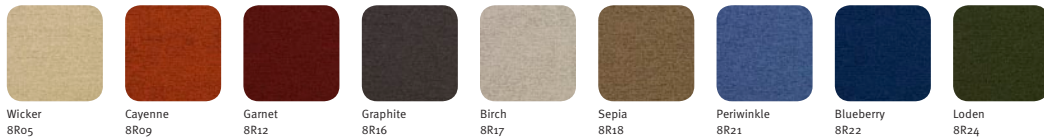

Black
8S17

**Rhythm
Fabric**

Black
3014

**Stitches
Fabric**

Rye
8U02

Khaki
8U03

Brick
8U07

Evening Blue
8U11

French Blue
FQ

Citron
ZJ

**FLEXNET[™]
Fabric**

Black
6V01

Graphite
G1

Sweet Corn
SJ

Salsa Red
SX

Blue Fog
ZN

Base/
Frame
Finish

Crossing
Fabric

Slideshow
Fabric

Crepe
Fabric

Moiré
Fabric

Twist
Fabric

Coil
Fabric

Samples are representative of the material to be supplied and may not indicate an exact match; some variation may occur.

SEATING

MATERIALS CONTINUED

Aside[®]
Chair
Continued

Stitches
Fabric

Plateau

Limerick[®]
Chair

Base/
Frame
Finish

Samples are representative of the material to be supplied and may not indicate an exact match; some variation may occur.