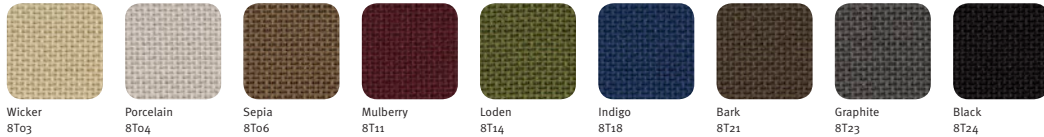

Black
8S17

**Rhythm
Fabric**

Black
3014

**Stitches
Fabric**

Rye
8U02

Khaki
8U03

Brick
8U07

Evening Blue
8U11

French Blue
FQ

Citron
ZJ

**FLEXNET[™]
Fabric**

Black
6V01

Graphite
G1

Sweet Corn
SJ

Salsa Red
SX

Blue Fog
ZN

Java
5B

Chino
JH

Samples are representative of the material to be supplied and may not indicate an exact match; some variation may occur.

SEATING

MATERIALS CONTINUED

Setu[®]
Chair
Continued

Lyris
Fabric

Aside[®]
Chair

Base/
Frame
Finish

Crossing
Fabric

Slideshow
Fabric

Crepe
Fabric

Moiré
Fabric

Twist
Fabric

Coil
Fabric

Samples are representative of the material to be supplied and may not indicate an exact match; some variation may occur.