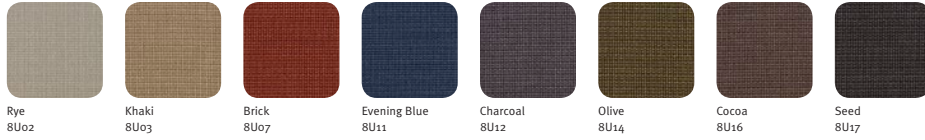

French Blue
FQ

Citron
ZJ

**FLEXNET[™]
Fabric**

Black
6V01

Graphite
G1

Sweet Corn
SJ

Salsa Red
SX

Blue Fog
ZN

Java
5B

Chino
JH

Samples are representative of the material to be supplied and may not indicate an exact match; some variation may occur.

SEATING

MATERIALS CONTINUED

Setu[®]
Chair
Continued

Lyris
Fabric

Aside[®]
Chair

Base/
Frame
Finish

Crossing
Fabric

Slideshow
Fabric

Crepe
Fabric

Moiré
Fabric

Twist
Fabric

Coil
Fabric

Samples are representative of the material to be supplied and may not indicate an exact match; some variation may occur.

SEATING

MATERIALS CONTINUED

Aside[®]
Chair
Continued

Stitches
Fabric

Plateau

Limerick[®]
Chair

Base/
Frame
Finish

Samples are representative of the material to be supplied and may not indicate an exact match; some variation may occur.