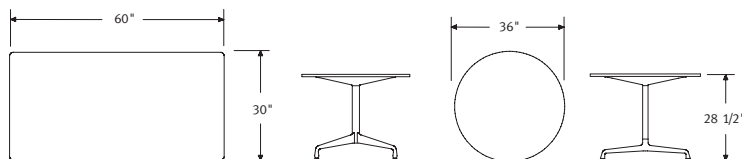

**S3<sup>SM</sup> Program**  
Your office. Our savvy.

**SUGGESTED PRICE**  
starts at **\$252 USD per table**. Please contact your authorized Herman Miller dealer for details.

**EAMES® TABLES** These tables are great for quick meetings and short work sessions. They're solid yet movable. And, they're comfortable to sit at so people feel comfortable speaking their minds, which is good for moving work forward.