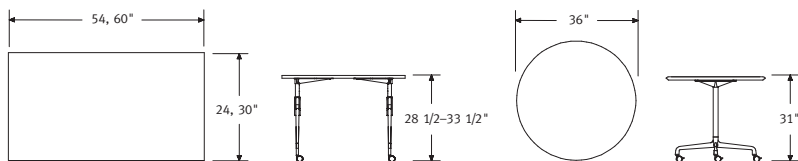

S3SM Program
Your office. Our savvy.

SUGGESTED PRICE
starts at **\$340 USD per table**. Please contact your authorized Herman Miller dealer for details.

AVIVE[®] TABLES Work never stands still, which is why we designed these mobile, agile tables. Use them with our Resolve or Action Office work areas for extra surface space, or on their own as a primary worktop. Whichever way you go, you can place—and move—these tables where you need them.