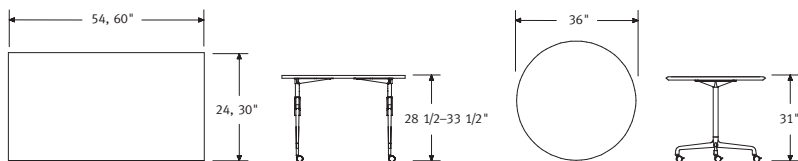

**S3<sup>SM</sup> Program**  
Your office. Our savvy.

**SUGGESTED PRICE**  
starts at **\$340 USD per table**. Please contact your authorized Herman Miller dealer for details.

**AVIVE<sup>®</sup> TABLES** Work never stands still, which is why we designed these mobile, agile tables. Use them with our Resolve or Action Office work areas for extra surface space, or on their own as a primary worktop. Whichever way you go, you can place—and move—these tables where you need them.