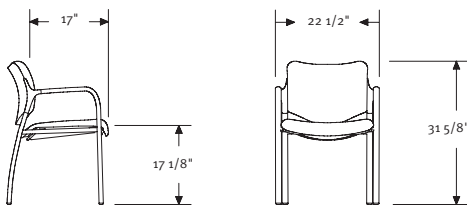

S3SM Program
Your office. Our savvy.

SUGGESTED PRICE
starts at **\$190 USD per chair**. Please contact your authorized Herman Miller dealer for details.

ASIDE[®] CHAIRS All kinds of spaces need chairs, not just offices. Aside gives people a nice place to sit, whether it's for seconds or hours. That's because it has thick cushions and healthful contours, making it as easy on the body as it is on the eyes.