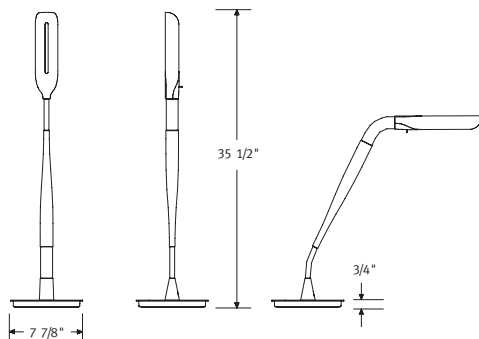

**S3<sup>SM</sup> Program**  
Your office. Our savvy.

**SUGGESTED PRICE**  
starts at **\$186 USD per light**. Please contact your authorized Herman Miller dealer for details.

**ARDEA<sup>®</sup> LIGHT** This personal light is inspired by nature, and it's naturally inspiring. Flexible hinges at the base and the head let you adjust the light so it keeps up with your work pace. Low energy consumption means it doesn't cost you a lot to run.