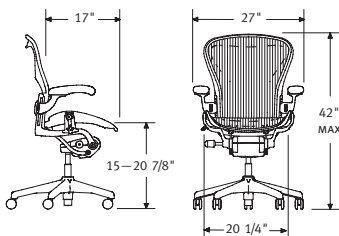

S3SM Program
Your office. Our savvy.

SUGGESTED PRICE
starts at **\$630 USD per chair**. Please contact your authorized Herman Miller dealer for details.

AERON® CHAIRS This office chair has a look so distinctive that it's probably the only one people can identify by name. It adapts to all sizes and shapes and all the motions you go through every day while seated. That makes for healthy comfort and balanced body support.