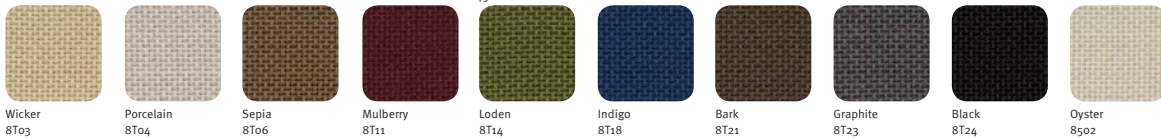

Pencil Drawer

MATERIALS

Finishes

Solid Laminate

Patterned Laminate

Crossing Fabric Grade 1

Grasscloth Fabric Grade 1

Infusion Fabric Grade 1***

ACTION OFFICE[®] SYSTEM

MATERIALS CONTINUED

**Resonance
Fabric
Grade 1**

**Silkworm
Fabric
Grade 1**

**Aggregate
Fabric
Grade 2**

**Crepe
Fabric
Grade 2**

**Frost
Fabric
Grade 2**

**Grosgrain
Fabric
Grade 2**

**Horizon
Fabric
Grade 2*****

**Luminary
Fabric
Grade 2**

**Twist
Fabric
Grade 2*****