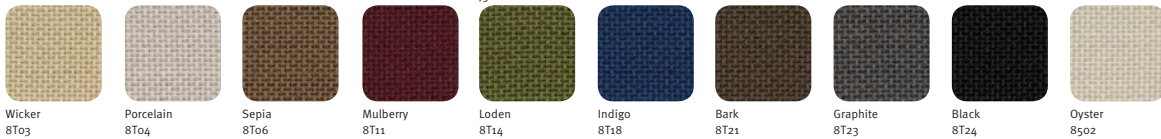

Pencil Drawer

MATERIALS

Finishes

Solid Laminate

Patterned Laminate

Crossing Fabric Grade 1

Grasscloth Fabric Grade 1

Infusion Fabric Grade 1***

ACTION OFFICE[®] SYSTEM

MATERIALS CONTINUED

**Resonance
Fabric
Grade 1**

**Silkworm
Fabric
Grade 1**

**Aggregate
Fabric
Grade 2**

**Crepe
Fabric
Grade 2**

**Frost
Fabric
Grade 2**

**Grosgrain
Fabric
Grade 2**

**Horizon
Fabric
Grade 2*****

**Luminary
Fabric
Grade 2**

**Twist
Fabric
Grade 2*****

ACTION OFFICE[®] SYSTEM

MATERIALS CONTINUED

<p>Glaze Fabric Grade 3</p>																				
	Wicker 8Zo1	Porcelain 8Zo3	Rye 8Zo6	Frost 8Zo7	Silver Birch 8Zo8															
<p>Ground Cloth Fabric Grade 3</p>							<p>Magnolia Fabric Grade 3</p>													
	Vapor Grey 47o1	Oyster Grey 47o2	Yellow Flax 47o3	Pearl Ash 4712	Frosty Morn 4714	Hedge Row 4717		Silverberry 1Wo1	Hibiscus 1Wo2	Spicebush 1Wo3	Hazelnut 1Wo4									
<p>Maia Fabric Grade 3</p>																				
	Hera 1Yo1	Eris 1Yo2	Selene 1Yo3	Artemis 1Yo4	Juno 1Yo8															
<p>Savannah Fabric Grade 3</p>																				
	Pearl 8Lo1	Linen 8Lo7	Frost 8Lo10																	
<p>Strands Fabric Grade 3</p>						<p>Wickendon Grade 3***</p>														
	Pebble 8Wo1	Porcelain 8Wo2	Taupe 8Wo3	Khaki 8Wo5	Tin 8Wo8		Morning Glory 5Ko1	Jasmine 5Ko2	Grapevine 5Ko5	Trumpet Vine 5Ko8										
<p>Sironetta Fabric Grade 4</p>					<p>Violetta Fabric Grade 4</p>															
	Acapella 63o1	Sonata 63o2	Interlude 63o3	Harmony 63o8		Camilla 1Vo1	Bellina 1Vo2	Alfredo 1Vo3	Barone 1Vo4	Renata 1Vo5										